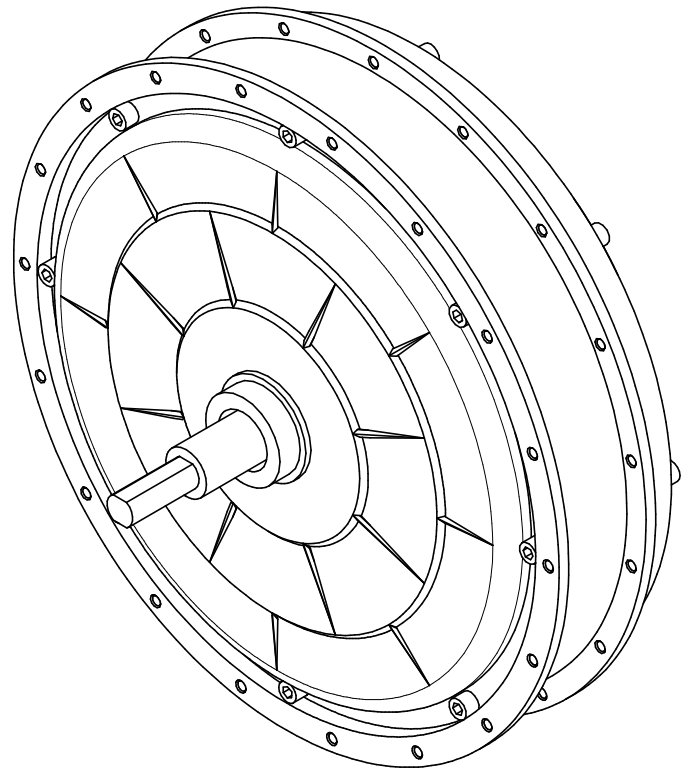

400 Series Front Hub Motor
1:2.5 Scale
All dimensions are in mm unless otherwise stated
No dimension is guaranteed

400 Series Rear Hub Motor With Disc Brakes
1:2.5 Scale
All dimensions are in mm unless otherwise stated
No dimension is guaranteed

400 Series Rear Hub Motor
1:2.5 Scale
All dimensions are in mm unless otherwise stated
No dimension is guaranteed

5300 Series Front Hub Motor
1:2.5 Scale

All dimensions are in mm unless otherwise stated
No dimension is guaranteed

5300 Series Rear Hub Motor With Disc Brakes
1:2.5 Scale
 All dimensions are in mm unless otherwise stated
 No dimension is guaranteed

5300 Series Rear Motor
1:2.5 Scale
All dimensions are in mm unless otherwise stated
No dimension is guaranteed

DC Front Hub Motor
1:2.5 Scale
All dimensions are in mm unless otherwise stated
No dimension is guaranteed

DC Rear Hub Motor With Disc Brakes
1:2.5 Scale
 All dimensions are in mm unless otherwise stated
 No dimension is guaranteed