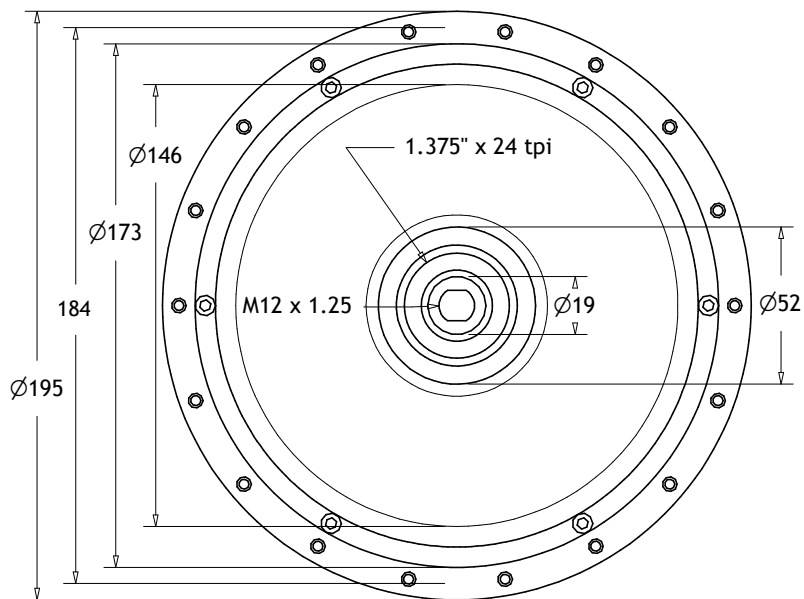

400 Series Front Hub Motor
1:2.5 Scale
All dimensions are in mm unless otherwise stated
No dimension is guaranteed

400 Series Rear Hub Motor With Disc Brakes
1:2.5 Scale
All dimensions are in mm unless otherwise stated
No dimension is guaranteed

400 Series Rear Hub Motor
1:2.5 Scale
All dimensions are in mm unless otherwise stated
No dimension is guaranteed

5300 Series Front Hub Motor
1:2.5 Scale

All dimensions are in mm unless otherwise stated
No dimension is guaranteed

5300 Series Rear Hub Motor With Disc Brakes
1:2.5 Scale
 All dimensions are in mm unless otherwise stated
 No dimension is guaranteed

5300 Series Rear Motor
1:2.5 Scale
All dimensions are in mm unless otherwise stated
No dimension is guaranteed

DC Front Hub Motor
1:2.5 Scale
All dimensions are in mm unless otherwise stated
No dimension is guaranteed

DC Rear Hub Motor With Disc Brakes
1:2.5 Scale
 All dimensions are in mm unless otherwise stated
 No dimension is guaranteed