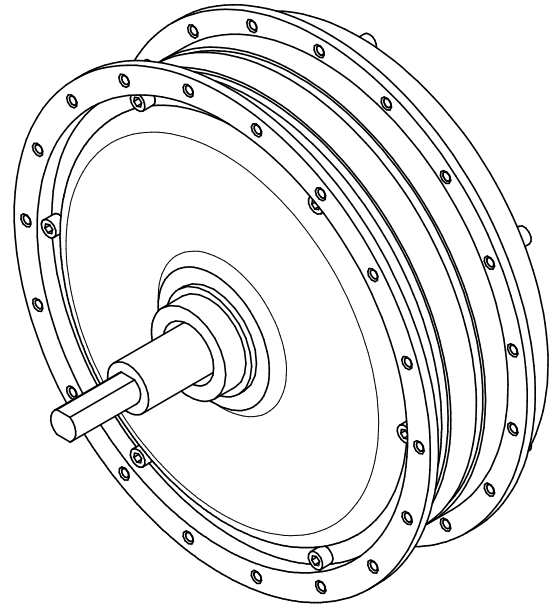

400 Series Front Hub Motor
1:2.5 Scale
All dimensions are in mm unless otherwise stated
No dimension is guaranteed

400 Series Rear Hub Motor With Disc Brakes
1:2.5 Scale
All dimensions are in mm unless otherwise stated
No dimension is guaranteed

400 Series Rear Hub Motor
1:2.5 Scale
All dimensions are in mm unless otherwise stated
No dimension is guaranteed

5300 Series Front Hub Motor
1:2.5 Scale

All dimensions are in mm unless otherwise stated
No dimension is guaranteed

5300 Series Rear Hub Motor With Disc Brakes
1:2.5 Scale
 All dimensions are in mm unless otherwise stated
 No dimension is guaranteed

5300 Series Rear Motor
1:2.5 Scale
All dimensions are in mm unless otherwise stated
No dimension is guaranteed

DC Front Hub Motor
1:2.5 Scale
All dimensions are in mm unless otherwise stated
No dimension is guaranteed

DC Rear Hub Motor With Disc Brakes
1:2.5 Scale
 All dimensions are in mm unless otherwise stated
 No dimension is guaranteed