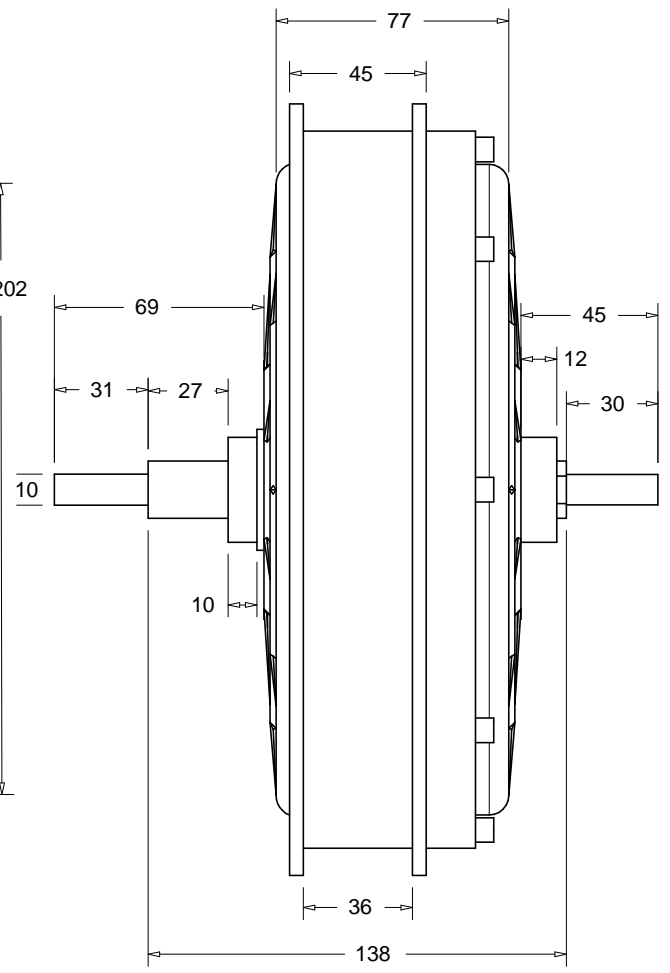

400 Series Front Hub Motor
1:2.5 Scale
All dimensions are in mm unless otherwise stated
No dimension is guaranteed

400 Series Rear Hub Motor With Disc Brakes
1:2.5 Scale
All dimensions are in mm unless otherwise stated
No dimension is guaranteed

400 Series Rear Hub Motor
1:2.5 Scale
All dimensions are in mm unless otherwise stated
No dimension is guaranteed

5300 Series Front Hub Motor
1:2.5 Scale

All dimensions are in mm unless otherwise stated
No dimension is guaranteed

5300 Series Rear Hub Motor With Disc Brakes
1:2.5 Scale
 All dimensions are in mm unless otherwise stated
 No dimension is guaranteed

5300 Series Rear Motor
1:2.5 Scale
All dimensions are in mm unless otherwise stated
No dimension is guaranteed

DC Front Hub Motor
1:2.5 Scale
All dimensions are in mm unless otherwise stated
No dimension is guaranteed

DC Rear Hub Motor With Disc Brakes
1:2.5 Scale
 All dimensions are in mm unless otherwise stated
 No dimension is guaranteed