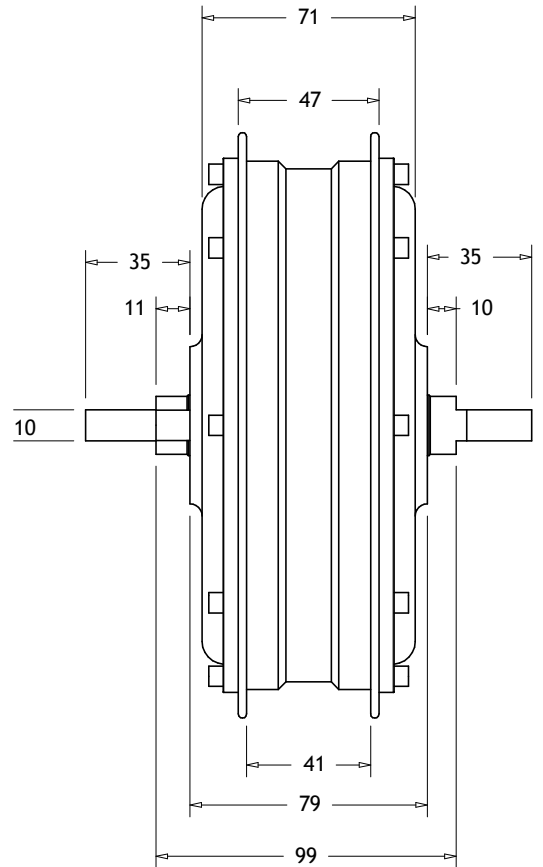

400 Series Front Hub Motor
1:2.5 Scale
All dimensions are in mm unless otherwise stated
No dimension is guaranteed

400 Series Rear Hub Motor With Disc Brakes
1:2.5 Scale
All dimensions are in mm unless otherwise stated
No dimension is guaranteed

400 Series Rear Hub Motor
1:2.5 Scale
All dimensions are in mm unless otherwise stated
No dimension is guaranteed

5300 Series Front Hub Motor
1:2.5 Scale

All dimensions are in mm unless otherwise stated
No dimension is guaranteed

5300 Series Rear Hub Motor With Disc Brakes
1:2.5 Scale
 All dimensions are in mm unless otherwise stated
 No dimension is guaranteed

5300 Series Rear Motor
1:2.5 Scale
All dimensions are in mm unless otherwise stated
No dimension is guaranteed

DC Front Hub Motor
1:2.5 Scale
All dimensions are in mm unless otherwise stated
No dimension is guaranteed

DC Rear Hub Motor With Disc Brakes
1:2.5 Scale
 All dimensions are in mm unless otherwise stated
 No dimension is guaranteed