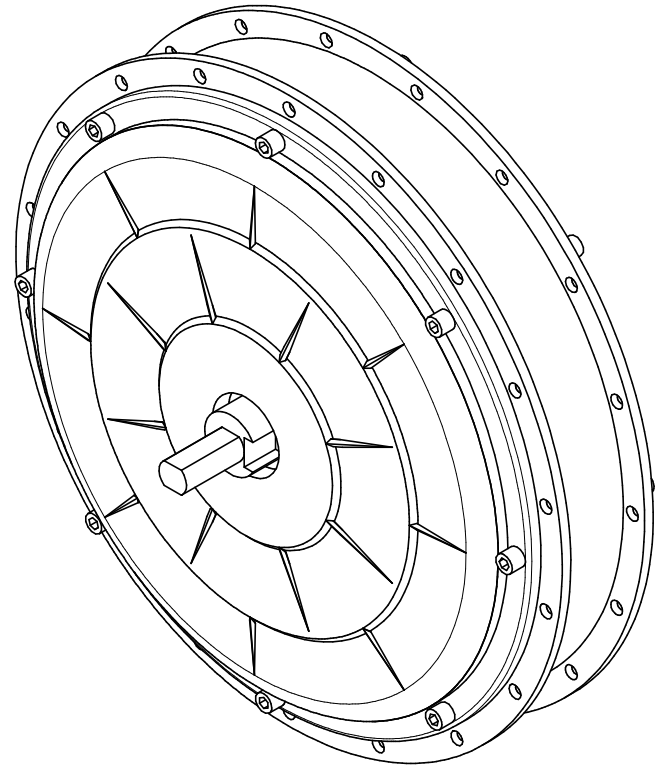

400 Series Front Hub Motor
1:2.5 Scale
All dimensions are in mm unless otherwise stated
No dimension is guaranteed

400 Series Rear Hub Motor With Disc Brakes
1:2.5 Scale
All dimensions are in mm unless otherwise stated
No dimension is guaranteed

400 Series Rear Hub Motor
1:2.5 Scale
All dimensions are in mm unless otherwise stated
No dimension is guaranteed

5300 Series Front Hub Motor
1:2.5 Scale

All dimensions are in mm unless otherwise stated
No dimension is guaranteed

5300 Series Rear Hub Motor With Disc Brakes
1:2.5 Scale
 All dimensions are in mm unless otherwise stated
 No dimension is guaranteed

5300 Series Rear Motor
1:2.5 Scale
All dimensions are in mm unless otherwise stated
No dimension is guaranteed

DC Front Hub Motor
1:2.5 Scale
All dimensions are in mm unless otherwise stated
No dimension is guaranteed

DC Rear Hub Motor With Disc Brakes
1:2.5 Scale
 All dimensions are in mm unless otherwise stated
 No dimension is guaranteed