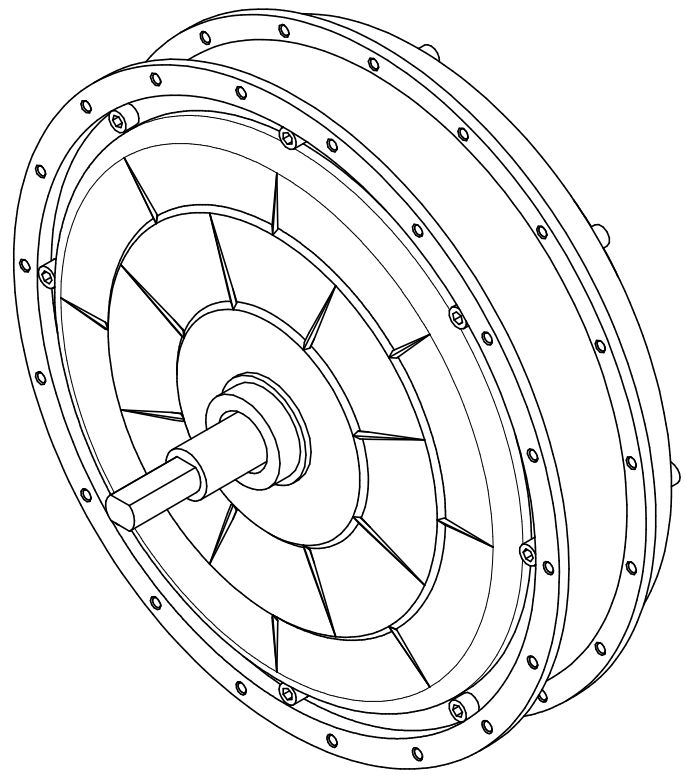

400 Series Front Hub Motor
1:2.5 Scale
All dimensions are in mm unless otherwise stated
No dimension is guaranteed

400 Series Rear Hub Motor With Disc Brakes
1:2.5 Scale
All dimensions are in mm unless otherwise stated
No dimension is guaranteed

400 Series Rear Hub Motor
1:2.5 Scale
All dimensions are in mm unless otherwise stated
No dimension is guaranteed

5300 Series Front Hub Motor
1:2.5 Scale

All dimensions are in mm unless otherwise stated
No dimension is guaranteed

5300 Series Rear Hub Motor With Disc Brakes
1:2.5 Scale
 All dimensions are in mm unless otherwise stated
 No dimension is guaranteed

5300 Series Rear Motor
1:2.5 Scale
All dimensions are in mm unless otherwise stated
No dimension is guaranteed

DC Front Hub Motor
1:2.5 Scale
All dimensions are in mm unless otherwise stated
No dimension is guaranteed

DC Rear Hub Motor With Disc Brakes
1:2.5 Scale
 All dimensions are in mm unless otherwise stated
 No dimension is guaranteed