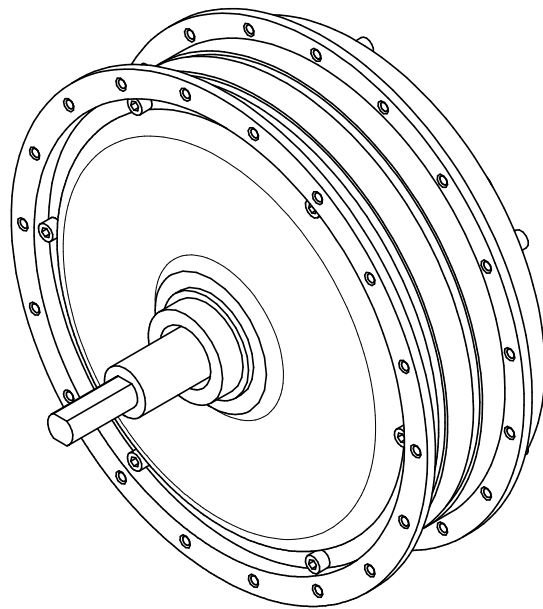

400 Series Front Hub Motor
1:2.5 Scale
All dimensions are in mm unless otherwise stated
No dimension is guaranteed

400 Series Rear Hub Motor With Disc Brakes
1:2.5 Scale
All dimensions are in mm unless otherwise stated
No dimension is guaranteed

400 Series Rear Hub Motor
1:2.5 Scale
All dimensions are in mm unless otherwise stated
No dimension is guaranteed

5300 Series Front Hub Motor
1:2.5 Scale

All dimensions are in mm unless otherwise stated
No dimension is guaranteed

5300 Series Rear Hub Motor With Disc Brakes
1:2.5 Scale
 All dimensions are in mm unless otherwise stated
 No dimension is guaranteed

5300 Series Rear Motor
1:2.5 Scale
All dimensions are in mm unless otherwise stated
No dimension is guaranteed

DC Front Hub Motor
1:2.5 Scale
All dimensions are in mm unless otherwise stated
No dimension is guaranteed

DC Rear Hub Motor With Disc Brakes
1:2.5 Scale
 All dimensions are in mm unless otherwise stated
 No dimension is guaranteed