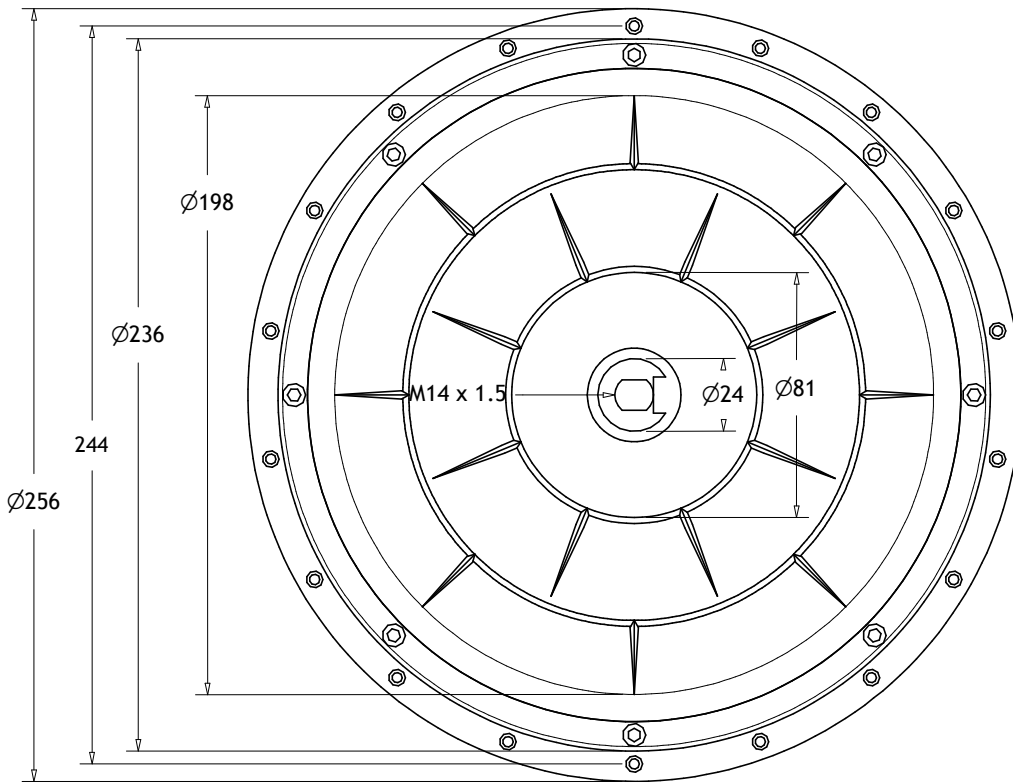

400 Series Front Hub Motor
1:2.5 Scale
All dimensions are in mm unless otherwise stated
No dimension is guaranteed

400 Series Rear Hub Motor With Disc Brakes
1:2.5 Scale
All dimensions are in mm unless otherwise stated
No dimension is guaranteed

400 Series Rear Hub Motor
1:2.5 Scale
All dimensions are in mm unless otherwise stated
No dimension is guaranteed

5300 Series Front Hub Motor
1:2.5 Scale

All dimensions are in mm unless otherwise stated
No dimension is guaranteed

5300 Series Rear Hub Motor With Disc Brakes
1:2.5 Scale
 All dimensions are in mm unless otherwise stated
 No dimension is guaranteed

5300 Series Rear Motor
1:2.5 Scale
All dimensions are in mm unless otherwise stated
No dimension is guaranteed

DC Front Hub Motor
1:2.5 Scale
All dimensions are in mm unless otherwise stated
No dimension is guaranteed

DC Rear Hub Motor With Disc Brakes
1:2.5 Scale
 All dimensions are in mm unless otherwise stated
 No dimension is guaranteed