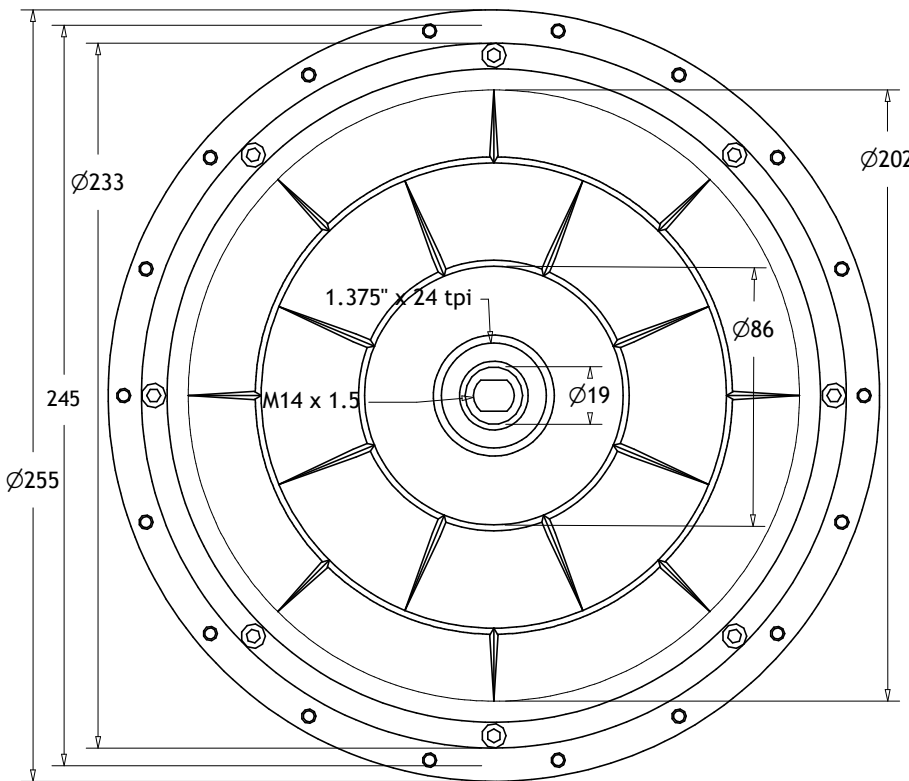

400 Series Front Hub Motor
1:2.5 Scale
All dimensions are in mm unless otherwise stated
No dimension is guaranteed

400 Series Rear Hub Motor With Disc Brakes
1:2.5 Scale
All dimensions are in mm unless otherwise stated
No dimension is guaranteed

400 Series Rear Hub Motor
1:2.5 Scale
All dimensions are in mm unless otherwise stated
No dimension is guaranteed

5300 Series Front Hub Motor
1:2.5 Scale

All dimensions are in mm unless otherwise stated
No dimension is guaranteed

5300 Series Rear Hub Motor With Disc Brakes
1:2.5 Scale
 All dimensions are in mm unless otherwise stated
 No dimension is guaranteed

5300 Series Rear Motor
1:2.5 Scale
All dimensions are in mm unless otherwise stated
No dimension is guaranteed

DC Front Hub Motor
1:2.5 Scale
All dimensions are in mm unless otherwise stated
No dimension is guaranteed

DC Rear Hub Motor With Disc Brakes
1:2.5 Scale
 All dimensions are in mm unless otherwise stated
 No dimension is guaranteed