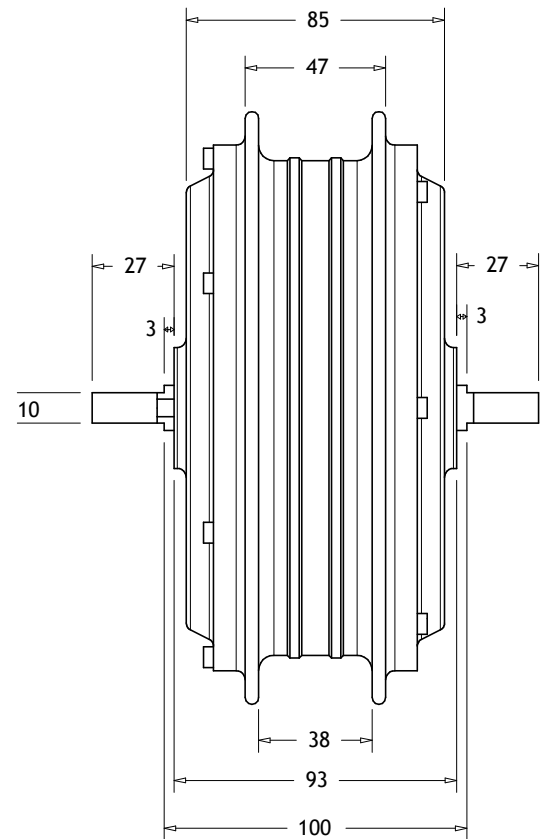

400 Series Front Hub Motor
1:2.5 Scale
All dimensions are in mm unless otherwise stated
No dimension is guaranteed

400 Series Rear Hub Motor With Disc Brakes
1:2.5 Scale
All dimensions are in mm unless otherwise stated
No dimension is guaranteed

400 Series Rear Hub Motor
1:2.5 Scale
All dimensions are in mm unless otherwise stated
No dimension is guaranteed

5300 Series Front Hub Motor
1:2.5 Scale

All dimensions are in mm unless otherwise stated
No dimension is guaranteed

5300 Series Rear Hub Motor With Disc Brakes
1:2.5 Scale
 All dimensions are in mm unless otherwise stated
 No dimension is guaranteed

5300 Series Rear Motor
1:2.5 Scale
All dimensions are in mm unless otherwise stated
No dimension is guaranteed

DC Front Hub Motor
1:2.5 Scale
All dimensions are in mm unless otherwise stated
No dimension is guaranteed

DC Rear Hub Motor With Disc Brakes
1:2.5 Scale
 All dimensions are in mm unless otherwise stated
 No dimension is guaranteed