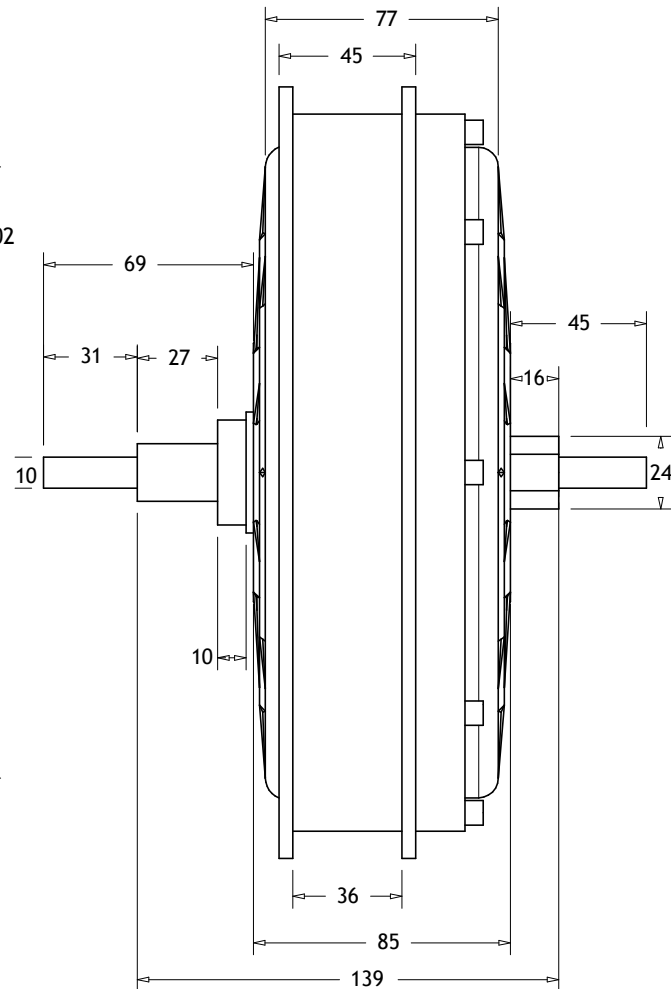

400 Series Front Hub Motor
1:2.5 Scale
All dimensions are in mm unless otherwise stated
No dimension is guaranteed

400 Series Rear Hub Motor With Disc Brakes
1:2.5 Scale
All dimensions are in mm unless otherwise stated
No dimension is guaranteed

400 Series Rear Hub Motor
1:2.5 Scale
All dimensions are in mm unless otherwise stated
No dimension is guaranteed

5300 Series Front Hub Motor
1:2.5 Scale

All dimensions are in mm unless otherwise stated
No dimension is guaranteed

5300 Series Rear Hub Motor With Disc Brakes
1:2.5 Scale
 All dimensions are in mm unless otherwise stated
 No dimension is guaranteed

5300 Series Rear Motor
1:2.5 Scale
All dimensions are in mm unless otherwise stated
No dimension is guaranteed

DC Front Hub Motor
1:2.5 Scale
All dimensions are in mm unless otherwise stated
No dimension is guaranteed

DC Rear Hub Motor With Disc Brakes
1:2.5 Scale
 All dimensions are in mm unless otherwise stated
 No dimension is guaranteed