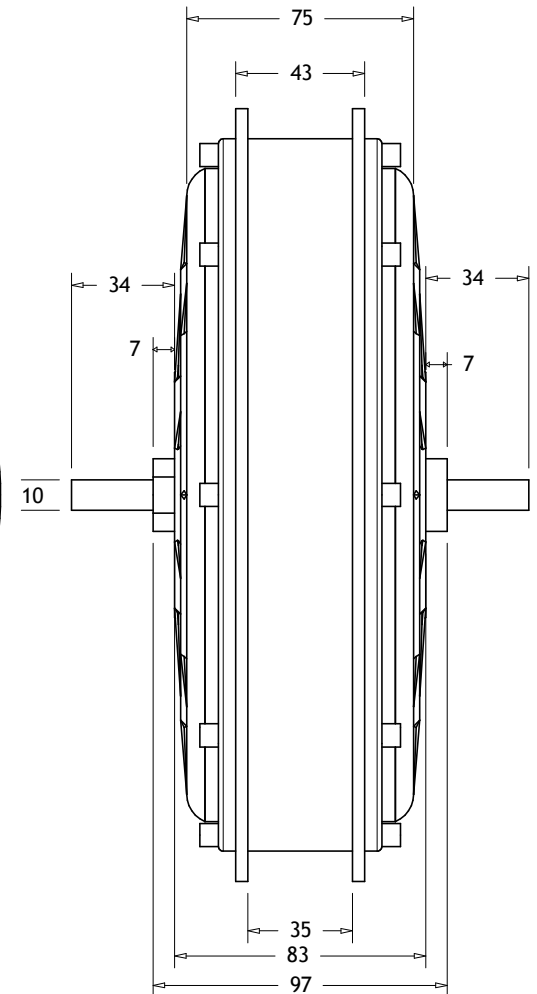

400 Series Front Hub Motor
1:2.5 Scale
All dimensions are in mm unless otherwise stated
No dimension is guaranteed

400 Series Rear Hub Motor With Disc Brakes
1:2.5 Scale
All dimensions are in mm unless otherwise stated
No dimension is guaranteed

400 Series Rear Hub Motor
1:2.5 Scale
All dimensions are in mm unless otherwise stated
No dimension is guaranteed

5300 Series Front Hub Motor
1:2.5 Scale

All dimensions are in mm unless otherwise stated
No dimension is guaranteed

5300 Series Rear Hub Motor With Disc Brakes
1:2.5 Scale
 All dimensions are in mm unless otherwise stated
 No dimension is guaranteed

5300 Series Rear Motor
1:2.5 Scale
All dimensions are in mm unless otherwise stated
No dimension is guaranteed

DC Front Hub Motor
1:2.5 Scale
All dimensions are in mm unless otherwise stated
No dimension is guaranteed

DC Rear Hub Motor With Disc Brakes
1:2.5 Scale
 All dimensions are in mm unless otherwise stated
 No dimension is guaranteed