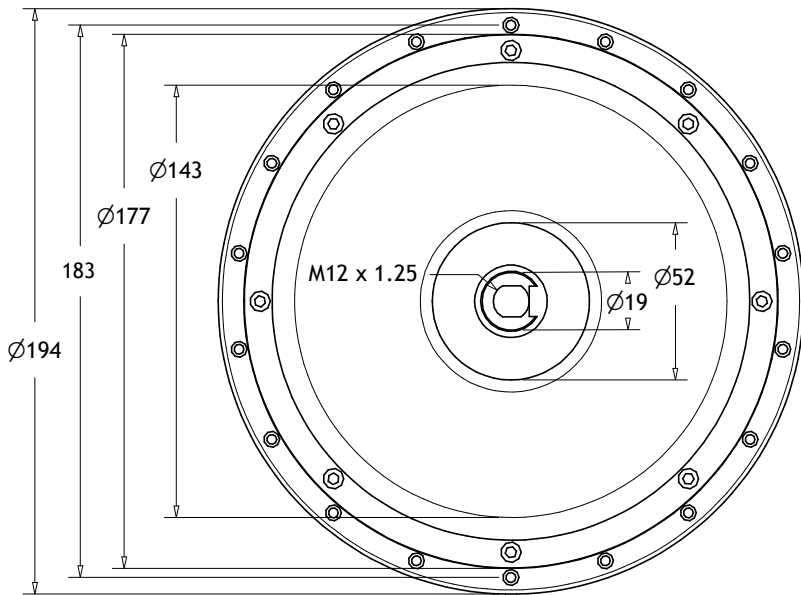

400 Series Front Hub Motor
1:2.5 Scale
All dimensions are in mm unless otherwise stated
No dimension is guaranteed

400 Series Rear Hub Motor With Disc Brakes
1:2.5 Scale
All dimensions are in mm unless otherwise stated
No dimension is guaranteed

400 Series Rear Hub Motor
1:2.5 Scale
All dimensions are in mm unless otherwise stated
No dimension is guaranteed

5300 Series Front Hub Motor
1:2.5 Scale

All dimensions are in mm unless otherwise stated
No dimension is guaranteed

5300 Series Rear Hub Motor With Disc Brakes
1:2.5 Scale
 All dimensions are in mm unless otherwise stated
 No dimension is guaranteed

5300 Series Rear Motor
1:2.5 Scale
All dimensions are in mm unless otherwise stated
No dimension is guaranteed

DC Front Hub Motor
1:2.5 Scale
All dimensions are in mm unless otherwise stated
No dimension is guaranteed

DC Rear Hub Motor With Disc Brakes
1:2.5 Scale
 All dimensions are in mm unless otherwise stated
 No dimension is guaranteed