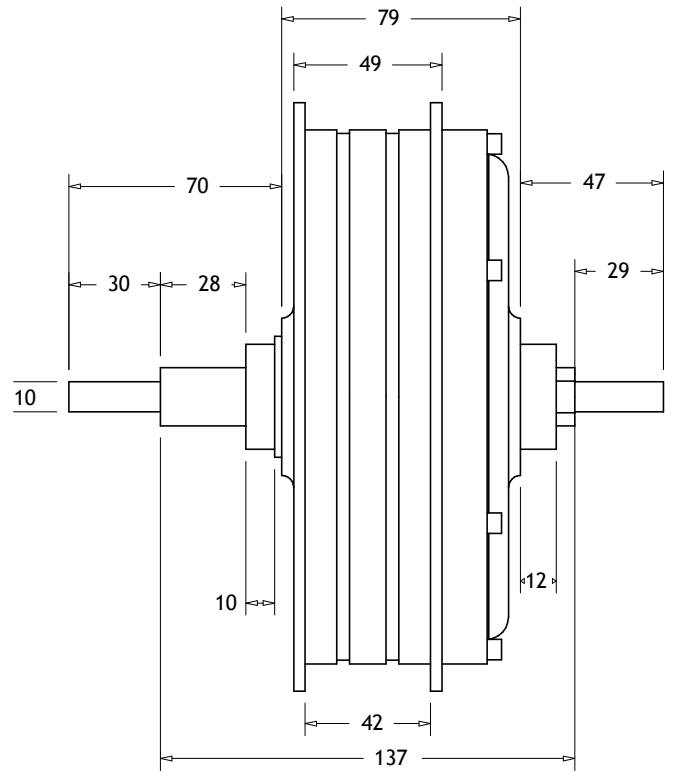

400 Series Front Hub Motor
1:2.5 Scale
All dimensions are in mm unless otherwise stated
No dimension is guaranteed

400 Series Rear Hub Motor With Disc Brakes
1:2.5 Scale
All dimensions are in mm unless otherwise stated
No dimension is guaranteed

400 Series Rear Hub Motor
1:2.5 Scale
All dimensions are in mm unless otherwise stated
No dimension is guaranteed

5300 Series Front Hub Motor
1:2.5 Scale

All dimensions are in mm unless otherwise stated
No dimension is guaranteed

5300 Series Rear Hub Motor With Disc Brakes
1:2.5 Scale
 All dimensions are in mm unless otherwise stated
 No dimension is guaranteed

5300 Series Rear Motor
1:2.5 Scale
All dimensions are in mm unless otherwise stated
No dimension is guaranteed

DC Front Hub Motor
1:2.5 Scale
All dimensions are in mm unless otherwise stated
No dimension is guaranteed

DC Rear Hub Motor With Disc Brakes
1:2.5 Scale
 All dimensions are in mm unless otherwise stated
 No dimension is guaranteed