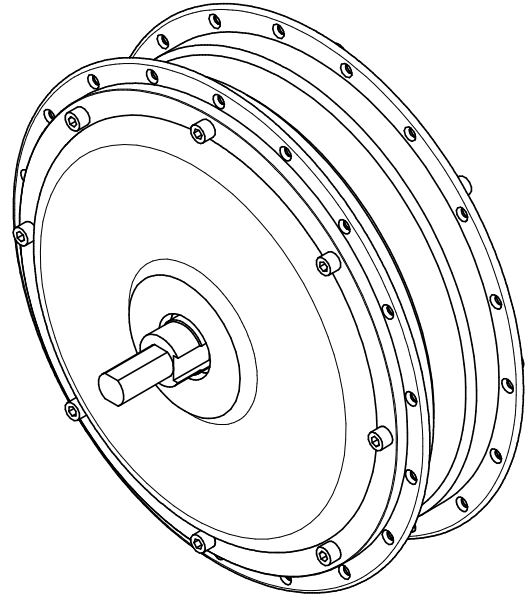

400 Series Front Hub Motor
1:2.5 Scale
All dimensions are in mm unless otherwise stated
No dimension is guaranteed

400 Series Rear Hub Motor With Disc Brakes
1:2.5 Scale
All dimensions are in mm unless otherwise stated
No dimension is guaranteed

400 Series Rear Hub Motor
1:2.5 Scale
All dimensions are in mm unless otherwise stated
No dimension is guaranteed

5300 Series Front Hub Motor
1:2.5 Scale

All dimensions are in mm unless otherwise stated
No dimension is guaranteed

5300 Series Rear Hub Motor With Disc Brakes
1:2.5 Scale
 All dimensions are in mm unless otherwise stated
 No dimension is guaranteed

5300 Series Rear Motor
1:2.5 Scale
All dimensions are in mm unless otherwise stated
No dimension is guaranteed

DC Front Hub Motor
1:2.5 Scale
All dimensions are in mm unless otherwise stated
No dimension is guaranteed

DC Rear Hub Motor With Disc Brakes
1:2.5 Scale
 All dimensions are in mm unless otherwise stated
 No dimension is guaranteed