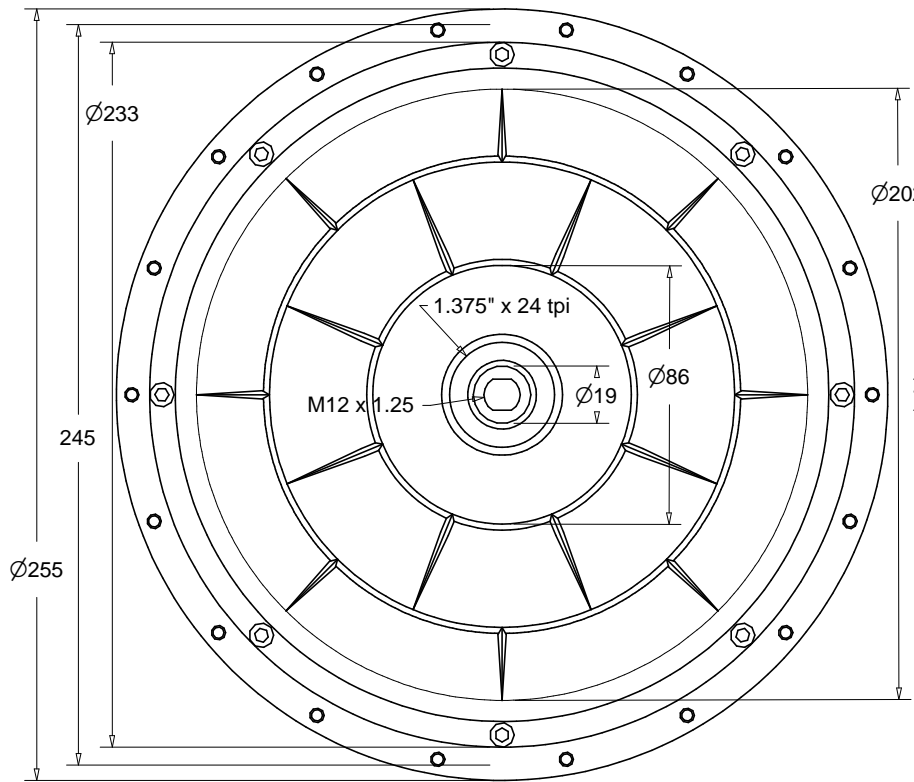

400 Series Front Hub Motor
1:2.5 Scale
All dimensions are in mm unless otherwise stated
No dimension is guaranteed

400 Series Rear Hub Motor With Disc Brakes
1:2.5 Scale
All dimensions are in mm unless otherwise stated
No dimension is guaranteed

400 Series Rear Hub Motor
1:2.5 Scale
All dimensions are in mm unless otherwise stated
No dimension is guaranteed

5300 Series Front Hub Motor
1:2.5 Scale

All dimensions are in mm unless otherwise stated
No dimension is guaranteed

5300 Series Rear Hub Motor With Disc Brakes
1:2.5 Scale
 All dimensions are in mm unless otherwise stated
 No dimension is guaranteed

5300 Series Rear Motor
1:2.5 Scale
All dimensions are in mm unless otherwise stated
No dimension is guaranteed

DC Front Hub Motor
1:2.5 Scale
All dimensions are in mm unless otherwise stated
No dimension is guaranteed

DC Rear Hub Motor With Disc Brakes
1:2.5 Scale
 All dimensions are in mm unless otherwise stated
 No dimension is guaranteed