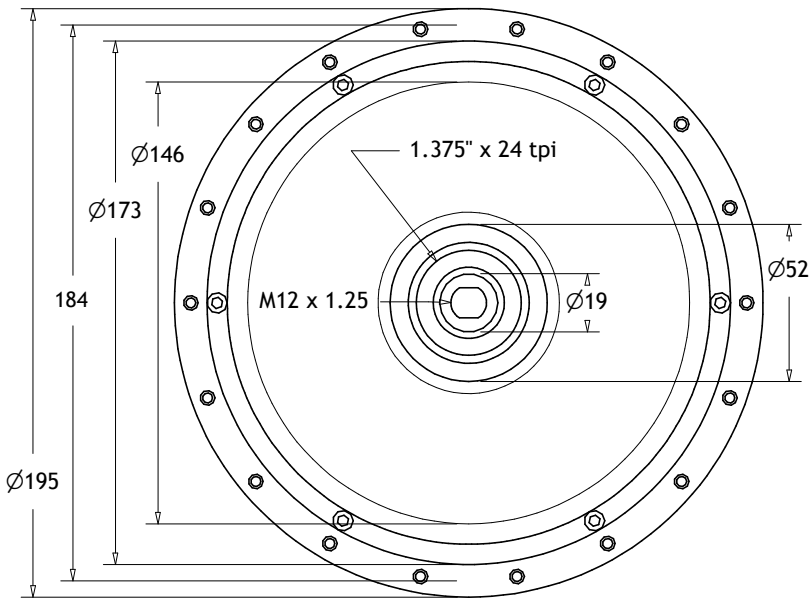

400 Series Front Hub Motor
1:2.5 Scale
All dimensions are in mm unless otherwise stated
No dimension is guaranteed

400 Series Rear Hub Motor With Disc Brakes
1:2.5 Scale
All dimensions are in mm unless otherwise stated
No dimension is guaranteed

400 Series Rear Hub Motor
1:2.5 Scale
All dimensions are in mm unless otherwise stated
No dimension is guaranteed

5300 Series Front Hub Motor
1:2.5 Scale

All dimensions are in mm unless otherwise stated
No dimension is guaranteed

5300 Series Rear Hub Motor With Disc Brakes
1:2.5 Scale
 All dimensions are in mm unless otherwise stated
 No dimension is guaranteed

5300 Series Rear Motor
1:2.5 Scale
All dimensions are in mm unless otherwise stated
No dimension is guaranteed

DC Front Hub Motor
1:2.5 Scale
All dimensions are in mm unless otherwise stated
No dimension is guaranteed

DC Rear Hub Motor With Disc Brakes
1:2.5 Scale
 All dimensions are in mm unless otherwise stated
 No dimension is guaranteed