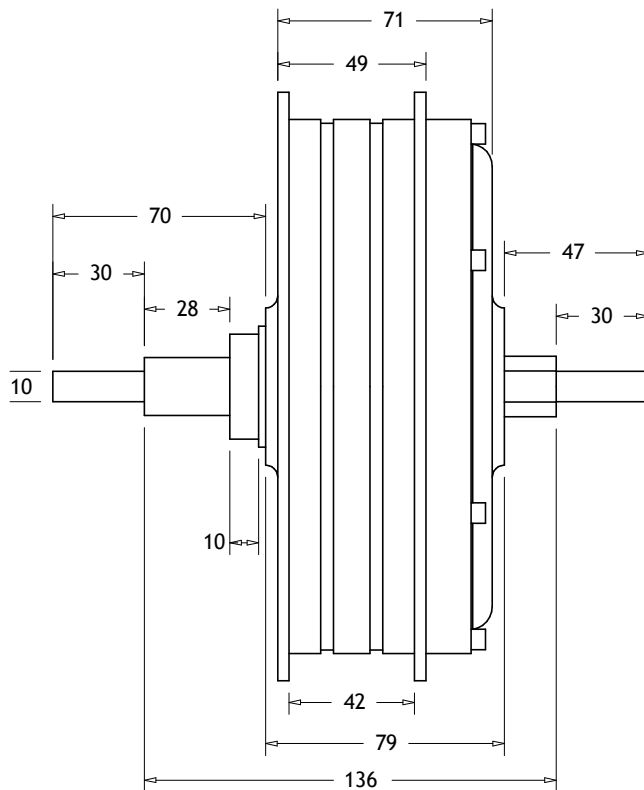

400 Series Front Hub Motor
1:2.5 Scale
All dimensions are in mm unless otherwise stated
No dimension is guaranteed

400 Series Rear Hub Motor With Disc Brakes
1:2.5 Scale
All dimensions are in mm unless otherwise stated
No dimension is guaranteed

400 Series Rear Hub Motor
1:2.5 Scale
All dimensions are in mm unless otherwise stated
No dimension is guaranteed

5300 Series Front Hub Motor
1:2.5 Scale

All dimensions are in mm unless otherwise stated
No dimension is guaranteed

5300 Series Rear Hub Motor With Disc Brakes
1:2.5 Scale
 All dimensions are in mm unless otherwise stated
 No dimension is guaranteed

5300 Series Rear Motor
1:2.5 Scale
All dimensions are in mm unless otherwise stated
No dimension is guaranteed

DC Front Hub Motor
1:2.5 Scale
All dimensions are in mm unless otherwise stated
No dimension is guaranteed

DC Rear Hub Motor With Disc Brakes
1:2.5 Scale
 All dimensions are in mm unless otherwise stated
 No dimension is guaranteed