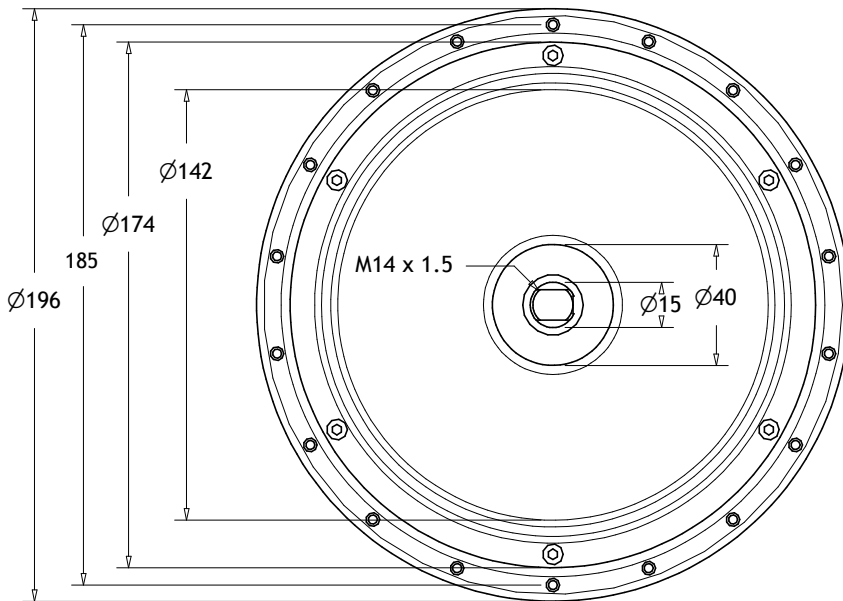

400 Series Front Hub Motor
1:2.5 Scale
All dimensions are in mm unless otherwise stated
No dimension is guaranteed

400 Series Rear Hub Motor With Disc Brakes
1:2.5 Scale
All dimensions are in mm unless otherwise stated
No dimension is guaranteed

400 Series Rear Hub Motor
1:2.5 Scale
All dimensions are in mm unless otherwise stated
No dimension is guaranteed

5300 Series Front Hub Motor
1:2.5 Scale

All dimensions are in mm unless otherwise stated
No dimension is guaranteed

5300 Series Rear Hub Motor With Disc Brakes
1:2.5 Scale
 All dimensions are in mm unless otherwise stated
 No dimension is guaranteed

5300 Series Rear Motor
1:2.5 Scale
All dimensions are in mm unless otherwise stated
No dimension is guaranteed

DC Front Hub Motor
1:2.5 Scale
All dimensions are in mm unless otherwise stated
No dimension is guaranteed

DC Rear Hub Motor With Disc Brakes
1:2.5 Scale
 All dimensions are in mm unless otherwise stated
 No dimension is guaranteed